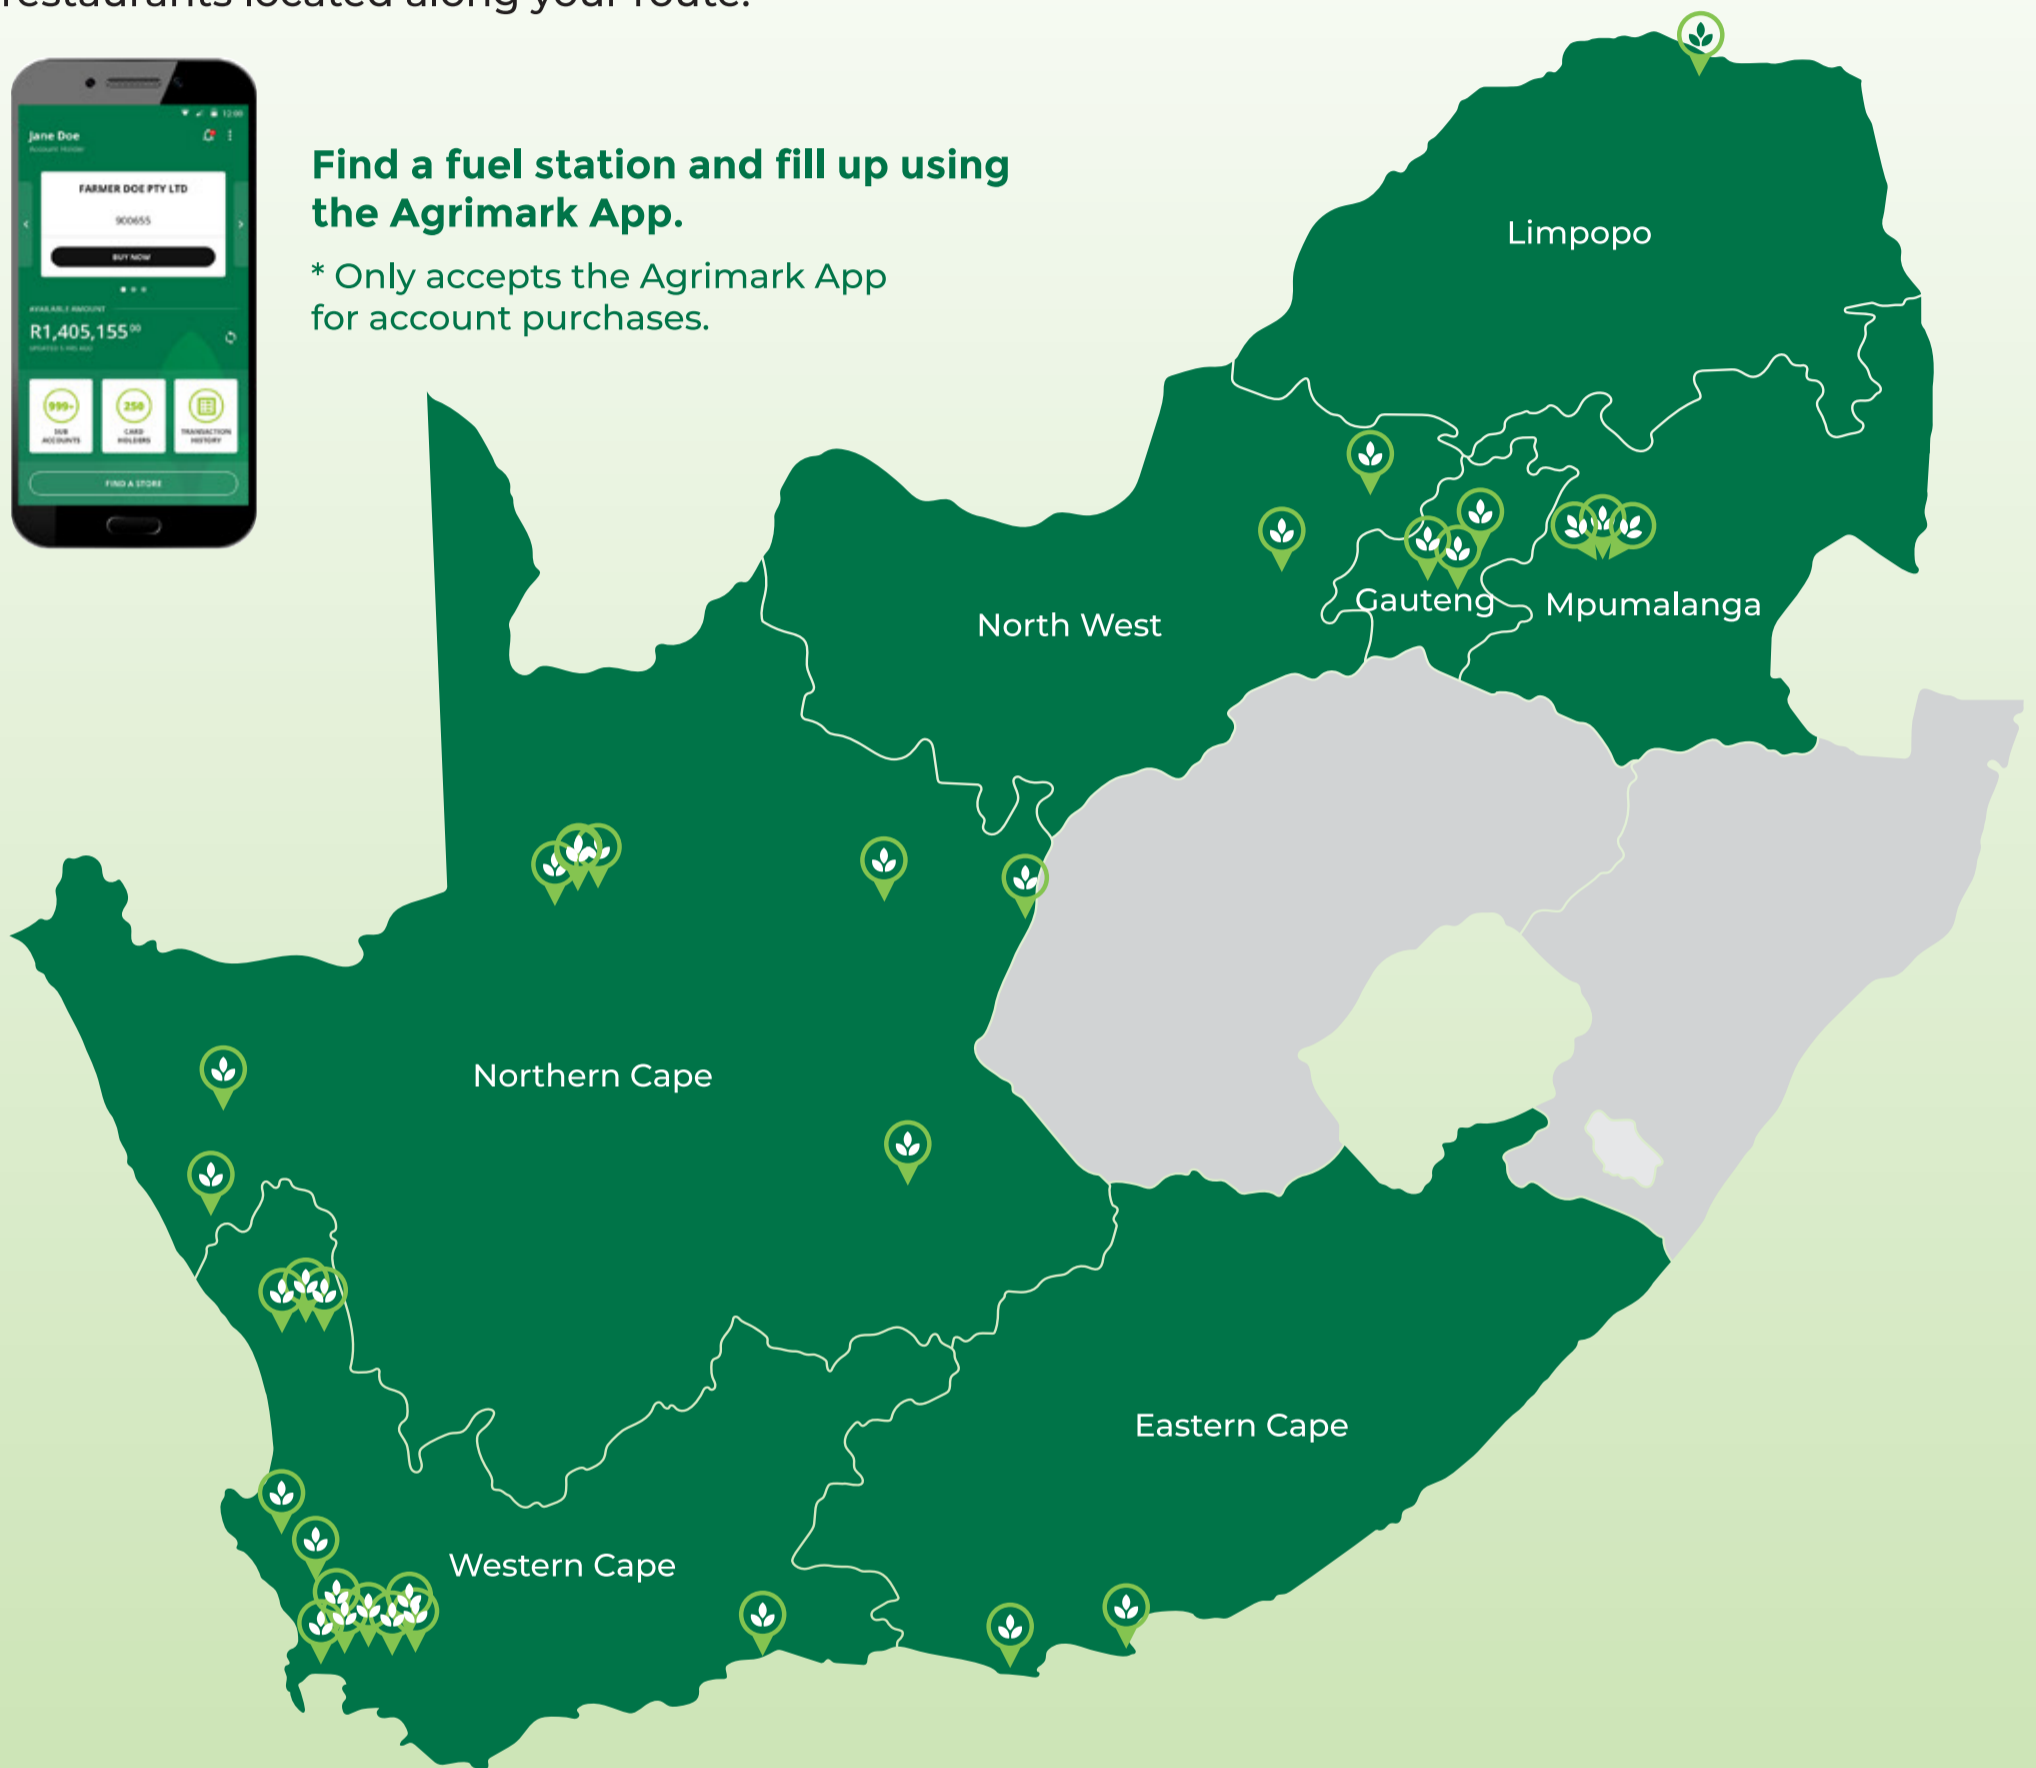

# Convenience on the Road

Unlock even more value with your Kaap Agri account

As a valued account holder, you have access to our entire network of stores, service stations and other facilities. Through our subsidiary, The Fuel Company, you can fill up – on account – at any of the more than 40 forecourts in our growing network of fuel and convenience centres nationwide. Use your account to purchase fuel and get your daily essentials, padkos and more at our convenience stores and restaurants located along your route.

Find a fuel station and fill up using the Agrimark App.

\* Only accepts the Agrimark App for account purchases.

## WESTERN CAPE

### West Coast:

- Total Expressmark Lutzville
- Total Expressmark Moorreesburg
- Total Expressmark Van Rhynsdorp
- Engen Expressmark Vredenburg
- Total Expressmark Vredenburg
- Total Expressmark Vredendal