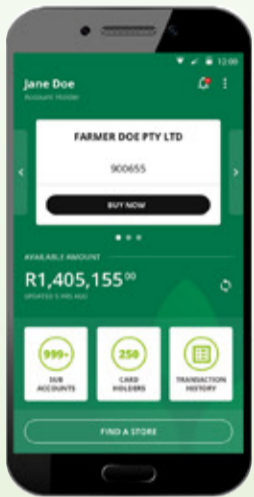

# Convenience on the Road

Unlock even more value with your Kaap Agri account

As a valued account holder, you have access to our entire network of stores, service stations and other facilities. Through our subsidiary, The Fuel Company, you can fill up – on account – at any of the more than 40 forecourts in our growing network of fuel and convenience centres nationwide. Use your account to purchase fuel and get your daily essentials, padkos and more at our convenience stores and restaurants located along your route.

Find a fuel station and fill up using the Agrimark App.

\* Only accepts the Agrimark App for account purchases.